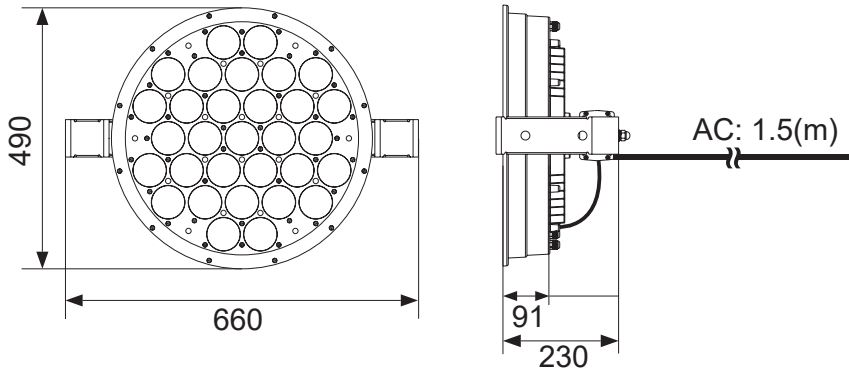

Specifications

Model No.	THTLYUL6649CGN005
Color Temp.	5000K (Cool White)
Wattage (±10%)	140W (Equivalent to conventional products: 2000W)
Luminous Flux (±10%)	17,400 lm
Lum. / Wat. (±10%)	124 lm
Input Voltage	100V-240V
Net Weight (±10%)	20.0 kgs / 44.1 lbs
CRI	Ra 75
Beam Angle (θ)	5°
Lux @ 25m	3040 Lux / 25m
Frequency Range	50 Hz / 60Hz
IP Rating	IP66
Operating Temp.	-25°C ~ +50°C
Lifespan	40,000 hrs
Warranty	2-year warranty

The value of power consumption reduction will vary depending on the product.

Light Pattern

Beam width:	1.1m	25m
	3040 lux in center	
Beam width:	4.4m	100m
	190 lux in center	
Beam width:	8.7m	200m
	47.5lux in center	

Beam Angle $\theta = 5^\circ$

Dimension Drawing (All in mm)

Type-remote control

Reference

Depression angle: 30°
Elevation angle: 16°
Pivotal angle: 270°
Rotation speed: $1.1^\circ/\text{sec}$
Swing speed: $6^\circ/\text{sec}$