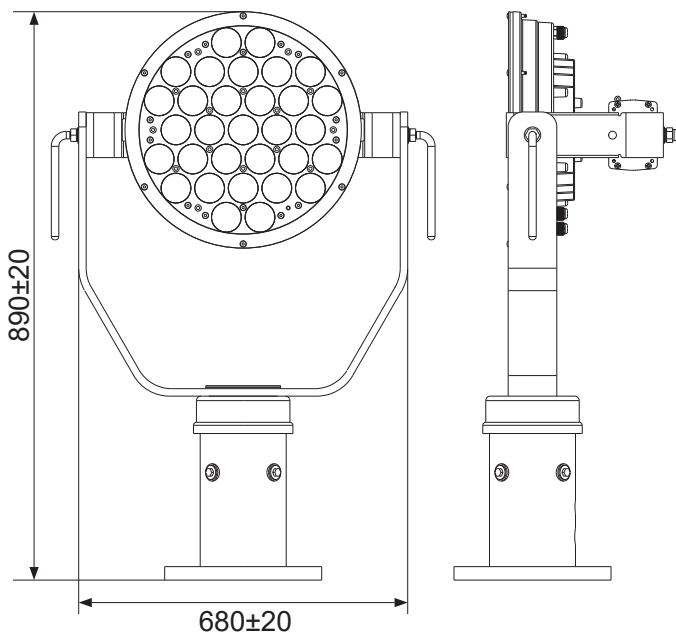

Specifications

Model No.	THTLYUL6649CGN005
Color Temp.	5000K (Cool White)
Wattage (±10%)	140W (Equivalent to conventional products: 2000W)
Luminous Flux (±10%)	17,400 lm
Lum. / Wat. (±10%)	124 lm
Input Voltage	100V-240V
Net Weight (±10%)	20.0 kgs / 44.1 lbs
CRI	Ra 75
Beam Angle (θ)	5°
Lux @ 25m	3040 Lux / 25m
Frequency Range	50 Hz / 60Hz
IP Rating	IP66
Operating Temp.	-25°C ~ +50°C
Lifespan	40,000 hrs
Warranty	2-year warranty

The value of power consumption reduction will vary depending on the product.

Light Pattern

Beam width:	1.1m	25m
	3040 lux in center	
Beam width:	4.4m	100m
	190 lux in center	
Beam width:	8.7m	200m
	47.5lux in center	

Beam Angle $\theta = 5^\circ$

Dimension Drawing (All in mm)

Type-remote control

Reference

Depression angle: 30°
Elevation angle: 16°
Pivotal angle: 270°
Rotation speed: $1.1^\circ/\text{sec}$
Swing speed: $6^\circ/\text{sec}$

Type-outdoor control

Type-indoor control

Wiring Diagram