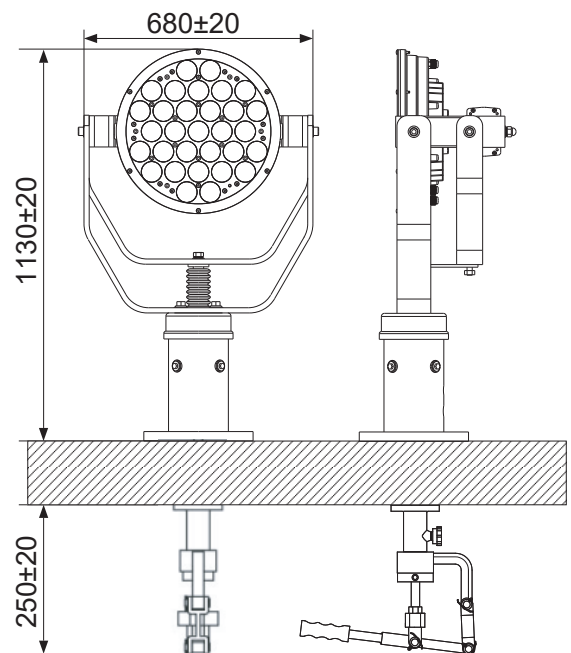

Specifications

Model No.	THTLYUL6649CGN005
Color Temp.	5000K (Cool White)
Wattage (±10%)	140W (Equivalent to conventional products: 2000W)
Luminous Flux (±10%)	17,400 lm
Lum. / Wat. (±10%)	124 lm
Input Voltage	100V-240V
Net Weight (±10%)	20.0 kgs / 44.1 lbs
CRI	Ra 75
Beam Angle (θ)	5°
Lux @ 25m	3040 Lux / 25m
Frequency Range	50 Hz / 60Hz
IP Rating	IP66
Operating Temp.	-25°C ~ +50°C
Lifespan	40,000 hrs
Warranty	2-year warranty

The value of power consumption reduction will vary depending on the product.

Light Pattern

Beam width:	1.1m	25m
	3040 lux in center	
Beam width:	4.4m	100m
	190 lux in center	
Beam width:	8.7m	200m
	47.5lux in center	

Beam Angle $\theta = 5^\circ$

Dimension Drawing (All in mm)

Type-remote control

Reference

Depression angle: 30°
Elevation angle: 16°
Pivotal angle: 270°
Rotation speed: $1.1^\circ/\text{sec}$
Swing speed: $6^\circ/\text{sec}$

Type-outdoor control

Type-indoor control

Wiring Diagram