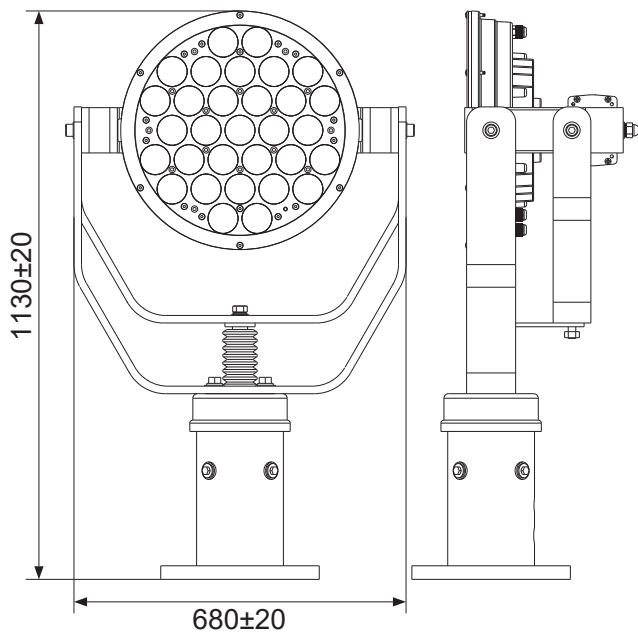

Specifications

Model No.	THTLYUL6649CGN005
Color Temp.	5000K (Cool White)
Wattage (±10%)	140W (Equivalent to conventional products: 2000W)
Luminous Flux (±10%)	17,400 lm
Lum. / Wat. (±10%)	124 lm
Input Voltage	100V-240V
Net Weight (±10%)	20.0 kgs / 44.1 lbs
CRI	Ra 75
Beam Angle (θ)	5°
Lux @ 25m	3040 Lux / 25m
Frequency Range	50 Hz / 60Hz
IP Rating	IP66
Operating Temp.	-25°C ~ +50°C
Lifespan	40,000 hrs
Warranty	2-year warranty

The value of power consumption reduction will vary depending on the product.

Light Pattern

Beam width:	1.1m	25m
	3040 lux in center	
Beam width:	4.4m	100m
	190 lux in center	
Beam width:	8.7m	200m
	47.5lux in center	

Beam Angle $\theta = 5^\circ$

Dimension Drawing (All in mm)

Type-remote control

Reference

Depression angle: 30°
Elevation angle: 16°
Pivotal angle: 270°
Rotation speed: $1.1^\circ/\text{sec}$
Swing speed: $6^\circ/\text{sec}$