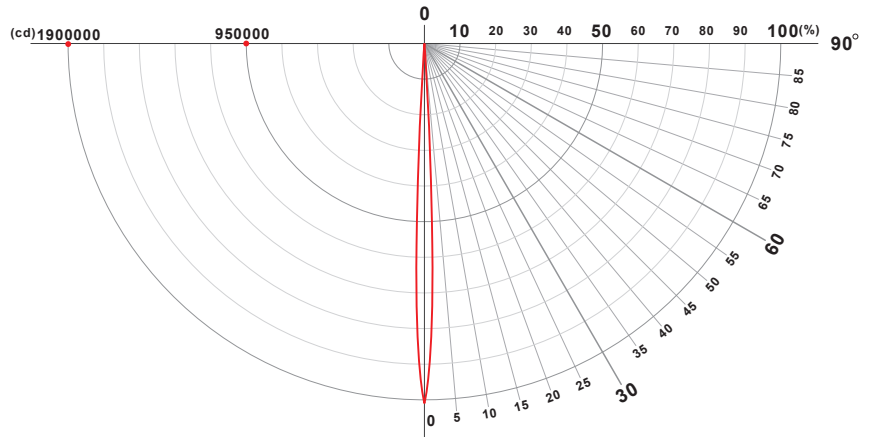

www.tht-ex.com

Product Features

- 2000W LED search light corresponding to search light of Suez Canal.
- IP66, Salt spray test and Vibration test compliance.
- Compatible with harsh environments to demonstrate the marine performance required for ship lighting.
- Long lifespan up to 40,000 hours.
- It is a high-brightness LED component that reduces power consumption to 1/10 the power of traditional lighting, reducing engine load and significantly reducing the fuel cost of power generation.
- There are vents prevent fog inside the lamp.
- Control of manual or automatic for optional.
- Excellent Luminous intensity distribution with beam angle 5°.
- High levels of light uniformity (70%+).
- No Mercury, RoHs compliance.
- No UV, IR light radiation.
- International Standards
CNS 3912 Photometric test
CNS 14335 / 14165 IP66
CNS 10255 Vibration test
CNS 8886 Salt spray test

Specifications

Model No.	THTLYUL6649CGN005
Color Temp.	5000K (Cool White)
Wattage (±10%)	140W (Equivalent to conventional products: 2000W)
Luminous Flux (±10%)	17,400 lm
Lum. / Wat. (±10%)	124 lm
Input Voltage	100V-240V
Net Weight (±10%)	20.0 kgs / 44.1 lbs
CRI	Ra 75
Beam Angle (θ)	5°
Lux @ 25m	3040 Lux / 25m
Frequency Range	50 Hz / 60Hz
IP Rating	IP66
Operating Temp.	-25°C ~ +50°C
Lifespan	40,000 hrs
Warranty	2-year warranty

The value of power consumption reduction will vary depending on the product.

Light Pattern

Beam width:	1.1m	25m
	3040 lux in center	
Beam width:	4.4m	100m
	190 lux in center	
Beam width:	8.7m	200m
	47.5lux in center	

Beam Angle $\theta = 5^\circ$

Dimension Drawing (All in mm)

Type-remote control

Reference

Depression angle: 30°
Elevation angle: 16°
Pivotal angle: 270°
Rotation speed: $1.1^\circ/\text{sec}$
Swing speed: $6^\circ/\text{sec}$