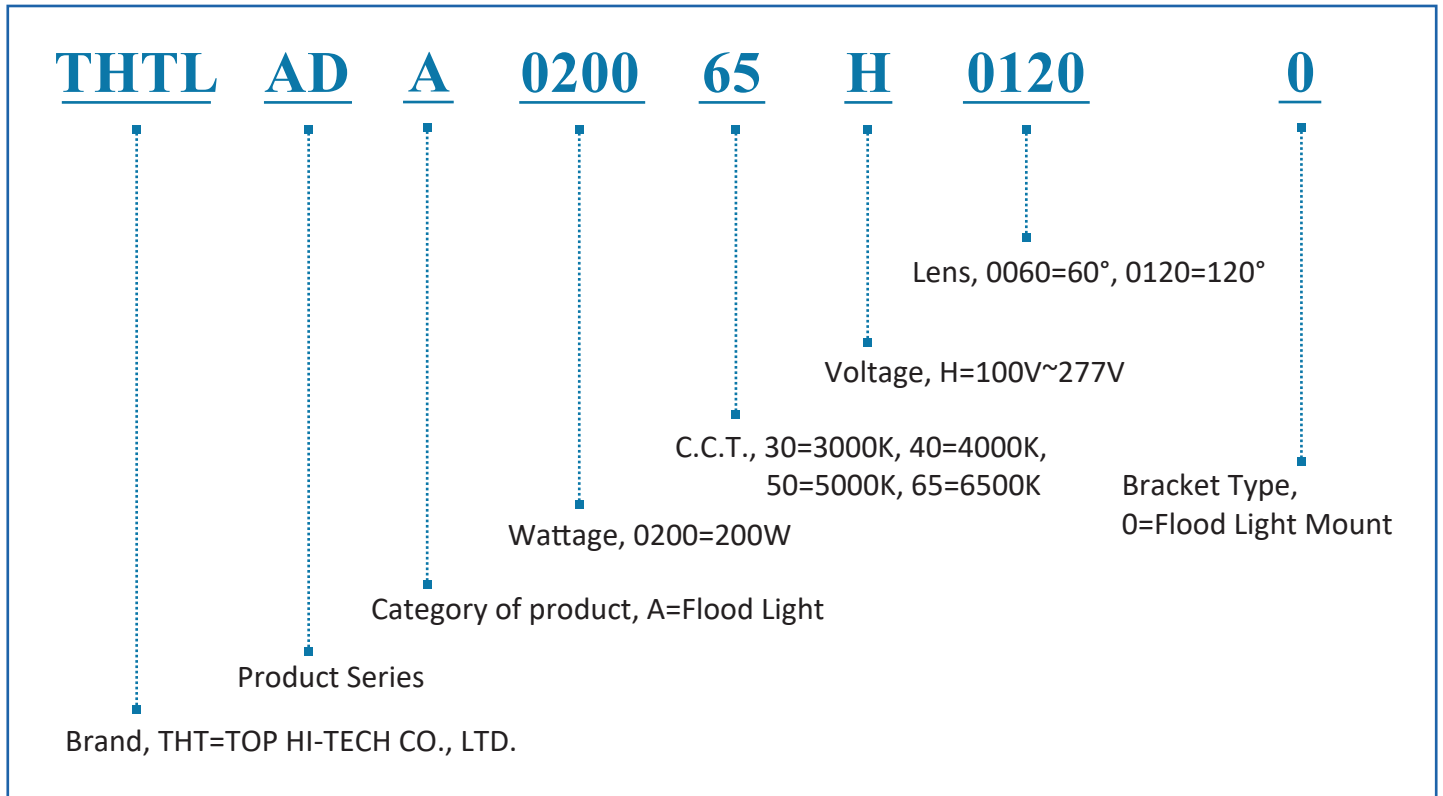

Specifications

Model No.	THTLADA020030H0XXX0	THTLADA020040H0XXX0	THTLADA020050H0XXX0	THTLADA020065H0XXX0
Color Temp.	3000K	4000K	5000K	6500K
Wattage (±10%)	200W	200W	200W	200W
Luminous Flux (±10%)	27,800 lm	29,200 lm	29,200 lm	27,800 lm
Lum. / Wat. (±10%)	139 lm	146 lm	146 lm	139 lm
Input Voltage	100V-277V	100V-277V	100V-277V	100V-277V
Net Weight	5.6 kgs / 12.3 lbs	5.6 kgs / 12.3 lbs	5.6 kgs / 12.3 lbs	5.6 kgs / 12.3 lbs
CRI	≥80Ra	≥80Ra	≥80Ra	≥80Ra
Lens	60°, 120°			
Dimming Options	0-10V dimming			
SPD	L/N 2.5KV ; L,N-FG 5KV			
IP Rating	IP66			
Operating Temp.	-30°C ~ +50°C			
Lifespan	LED lifetime (L70) @55°C 60,000 hrs.			
Warranty	3-year warranty			

Ordering Information