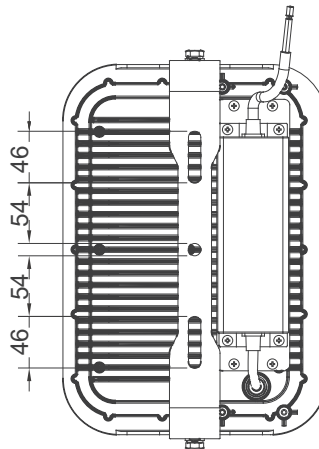

Ordering Information

Light Pattern

60°

200W

LUX
(WD,C8)

3M

2358

6M

590

9M

262

120°

200W

LUX
(WD,C8)

3M

822

6M

206

9M

92

Dimension Drawing (All in mm)

Application

- Industrial Lighting
- Flood Lighting
- Area Lighting
- General Site Lighting