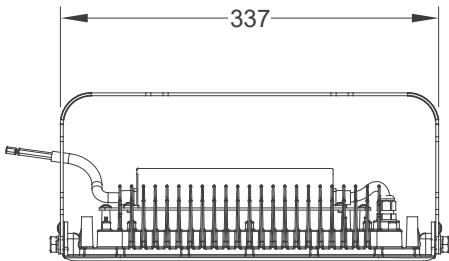

Ordering Information

Light Pattern

60°

200W

LUX
(WD,C8)

3M

2358

6M

6M

206

9M

92

Dimension Drawing (All in mm)

Application

- Industrial Lighting
- Flood Lighting
- Area Lighting
- General Site Lighting