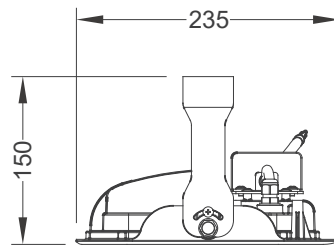

Ordering Information

Light Pattern

60°

200W

LUX
(WD,C8)

3M

2358

6M

6M

206

9M

92

Dimension Drawing (All in mm)

Application

- Industrial Lighting
- Flood Lighting
- Area Lighting
- General Site Lighting