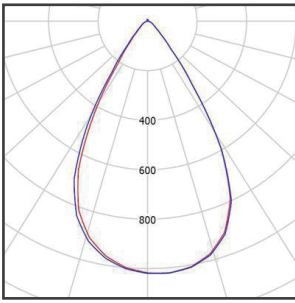

The Flood Light offers customers an aesthetic design with exceptional performance and high reliability.

- High system efficacy up to 146 lm/W(Cold stage).
- CCT option available for 3000K,4000K,5000K,6500K.
- Temperature range -30°C to +50°C.
- No IR-and UV radiation, low heat radiation.
- LED lifetime (L70) @55°C 60000hrs.
- Solid die-cast aluminum housing.
- Rotatable bracket made of stainless steel.
- UV rated powder paint coating.
- Equipped with symmetric and asymmetric optical lens.
- Replaceable driver (plug and play system).
- Significant energy savings.
- Flexible LED configurations.

Specifications

Model No.	THTLADA020030H0XXX0	THTLADA020040H0XXX0	THTLADA020050H0XXX0	THTLADA020065H0XXX0
Color Temp.	3000K	4000K	5000K	6500K
Wattage (±10%)	200W	200W	200W	200W
Luminous Flux (±10%)	27,800 lm	29,200 lm	29,200 lm	27,800 lm
Lum. / Wat. (±10%)	139 lm	146 lm	146 lm	139 lm
Input Voltage	100V-277V	100V-277V	100V-277V	100V-277V
Net Weight	5.6 kgs / 12.3 lbs	5.6 kgs / 12.3 lbs	5.6 kgs / 12.3 lbs	5.6 kgs / 12.3 lbs
CRI	≥80Ra	≥80Ra	≥80Ra	≥80Ra
Lens	60°, 120°			
Dimming Options	0-10V dimming			
SPD	L/N 2.5KV ; L,N-FG 5KV			
IP Rating	IP66			
Operating Temp.	-30°C ~ +50°C			
Lifespan	LED lifetime (L70) @55°C 60,000 hrs.			
Warranty	3-year warranty			

Ordering Information

Light Pattern

60°

200W

LUX
(WD,C8)

3M

2358

6M