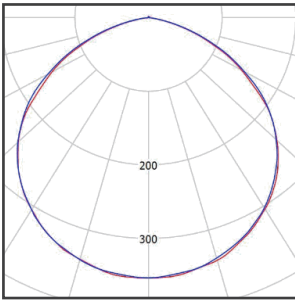

200W

LUX
(WD,C8)

3M

2358

6M

590

9M

262

120°