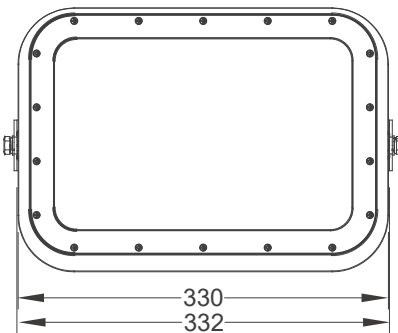

6M

206

9M

92

Dimension Drawing (All in mm)

Application

- Industrial Lighting
- Flood Lighting
- Area Lighting
- General Site Lighting