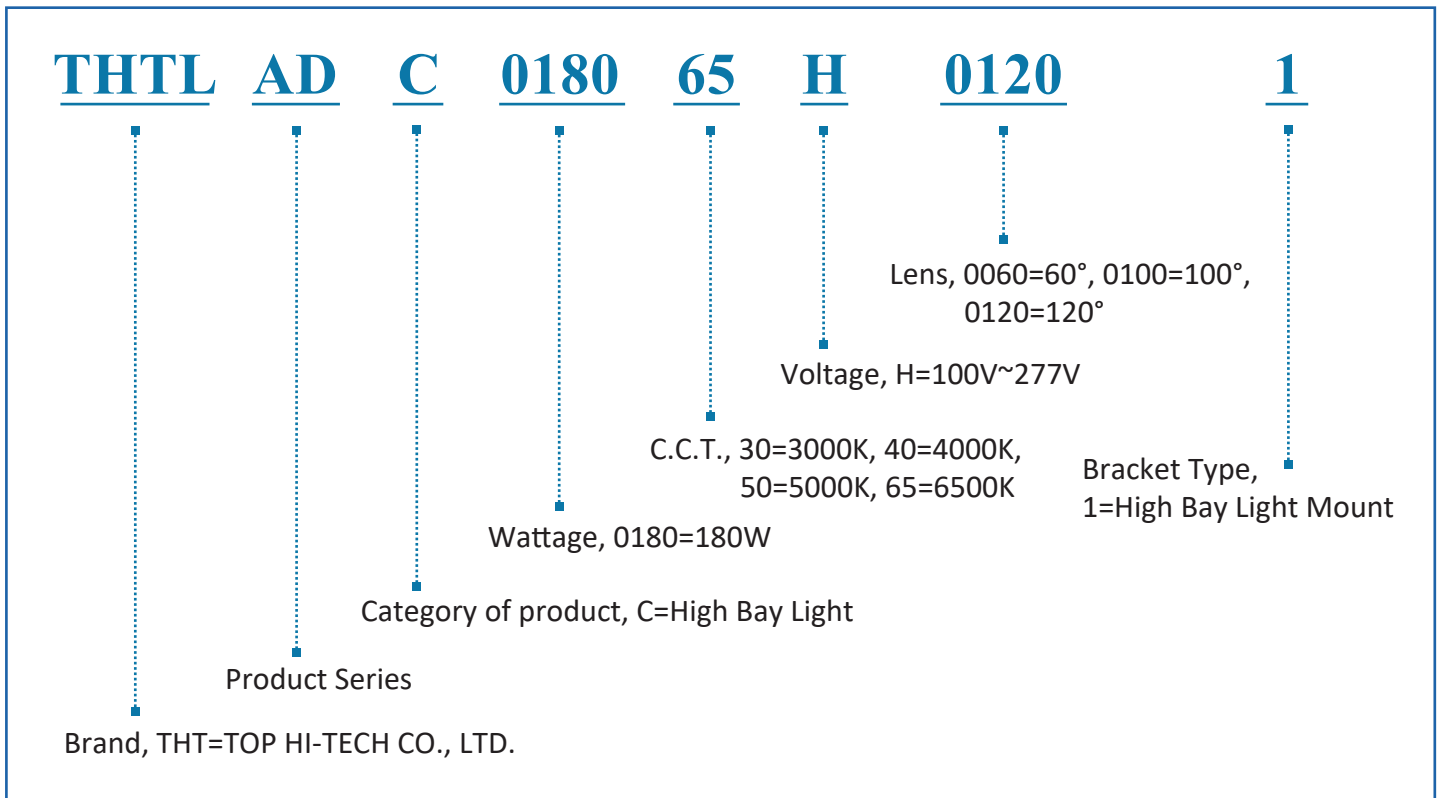

Specifications

Model No.	THTLADC018030H0XXX1	THTLADC018040H0XXX1	THTLADC018050H0XXX1	THTLADC018065H0XXX1
Color Temp.	3000K	4000K	5000K	6500K
Wattage (±10%)	180W	180W	180W	180W
Luminous Flux (±10%)	26,600 lm	28,000 lm	28,800 lm	26,600 lm
Lum. / Wat. (±10%)	148 lm	156 lm	156 lm	148 lm
Input Voltage	100V-277V	100V-277V	100V-277V	100V-277V
Net Weight	4.8 kgs / 10.5 lbs	4.8 kgs / 10.5 lbs	4.8 kgs / 10.5 lbs	4.8 kgs / 10.5 lbs
CRI	≥80Ra	≥80Ra	≥80Ra	≥80Ra
Lens	60°, 100°, 120°			
Dimming Options	0-10V dimming			
SPD	L/N 2.5KV ; L,N-FG 5KV			
IP Rating	IP65			
Operating Temp.	-30°C ~ +50°C			
Lifespan	LED lifetime (L70) @55°C 60,000 hrs.			
Warranty	3-year warranty			

Ordering Information