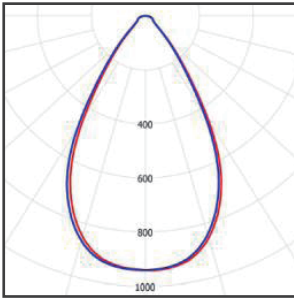

Light Pattern

60°