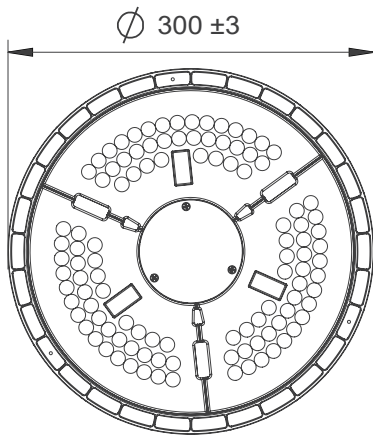

211

9M

94

120°

180W

LUX  
(WD,C8)

3M

761

# Dimension Drawing (All in mm)